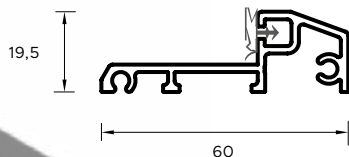

Premium Termo

The basic range of entrance doors, good technical parameters.
Numerous models and equipment options combined with an attractive price.

Heat transmittance coefficient
 $U_d=0,98 \text{ W/m}^2\text{K}^*$

Door leaf thickness

European standard
CE compliance

* Only doors without glazing

**IAW PN-EN 1627:2011. Only for full doors or with P4 glazing and INOX decor and fitted with C class lock and HANDLE

DOOR CONSTRUCTION

- Warm Termo frame (bought separately). **1**
- Door leaf with seal, filled with polyurethane foam and glued laminated timber frame. **2**
- 3 3D hinges adjustable in 3 dimensions. **3**
- Decorative hinge caps.
- Adjustable pressure for 3-point lock system.
- Adjustable latch.
- 3 anti-breach bolts.
- Upper hook.
- Additional upper lock with knob cylinder (single key system).
- 3-point lock with main lock and cylinder (single key system).
- Prime, Tahoma, Manitoba or Magnus HANDLE.
- Lower hook.
- Insulating brush.
- PVC or ALU threshold with seal. **4**
- Windstoper (seal preventing potential drafts in threshold section).

4

4

4