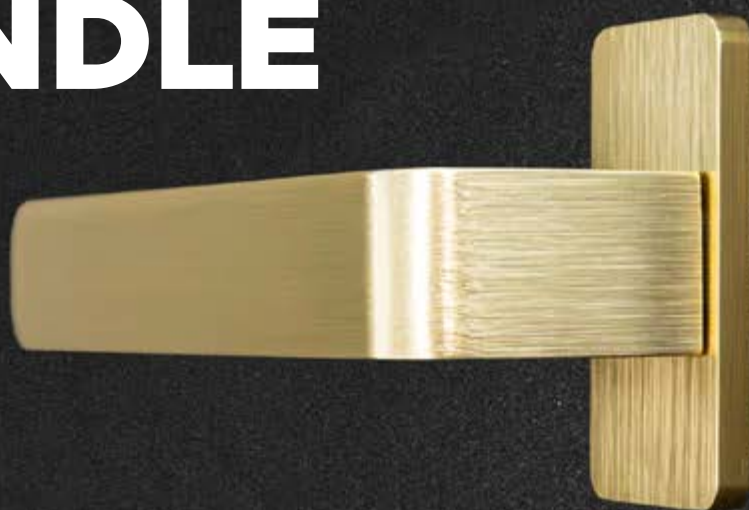

LAVA

HANDLE

GOLD

INOX

BLACK