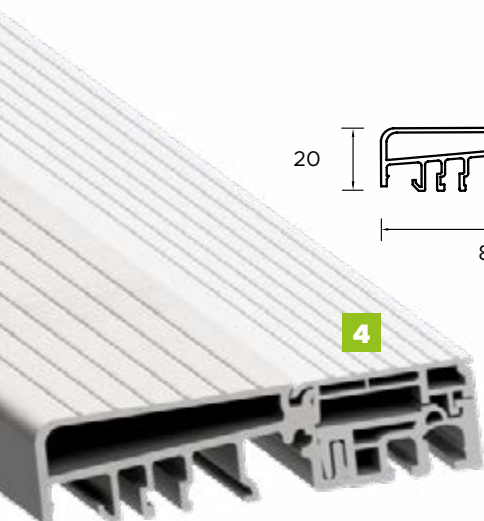

Heat transmittance coefficient
 $U_d = 0,88 \text{ W/m}^2\text{K}^*$

64 mm
Door leaf thickness

European standard
CE compliance

* Only doors without glazing

** IAW PN-EN 1627:2011. Only for full doors or with P4 glazing and INOX decor and fitted with C class lock and HANDLE

DOOR CONSTRUCTION

- 1 - Warm aluminum and wooden door frame.
- 2 - Door leaf with a seal, filled with polyurethane foam and a glued laminated timber frame.
- 3 - 3 3D hinges adjustable in three planes.
- Decorative covers on hinges.
- 3 hooks with adjustable pressure.
- Adjustable latch.
- 3 anti-theft pins.
- Top locking (hook-bolt).
- Additional upper lock with knob cylinder.
- 3-point lock with main lock and cylinder (single key system).
- Handle Tahoma.
- Bottom locking (hook-bolt).
- Door leaf with 4-sided seal.
- 4 - Warm PVC/ALU threshold with a thermal break.