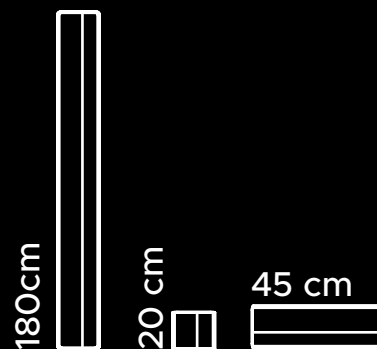

AVAILABLE VERSIONS

BLACK

AVAILABLE OPTIONS

BUTTON

AVAILABLE DESIGNS

BLACK GLASS

SLIM **POCKET**

Door bar flush with the door leaf.
Available sizes: 20 cm, 45 cm and 180 cm.
COLORS: INOX and Black

The black DOOR-BAR with a cut-out for glass is available in a 45 cm version in INOX and Black. It is equipped with fingerprint readers and LED backlight.

BLACK