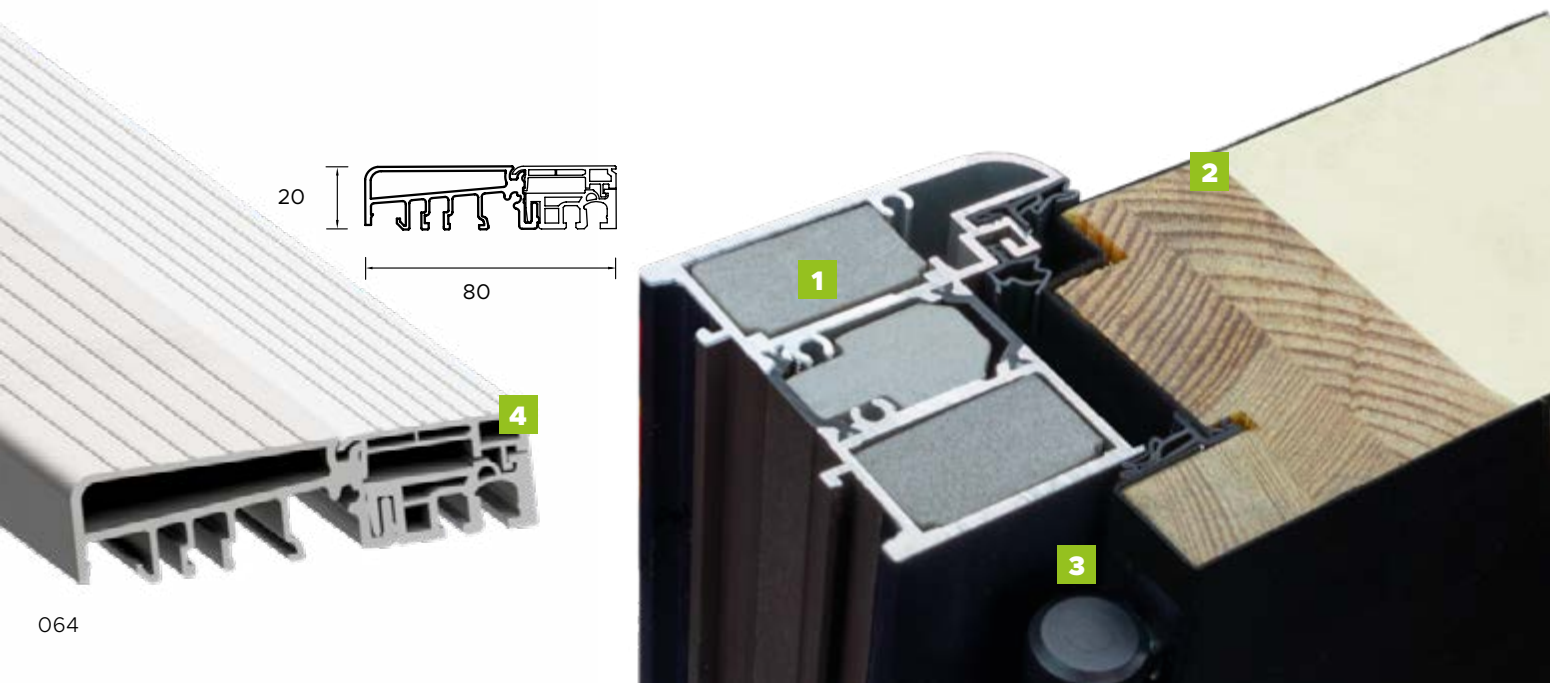

DOOR CONSTRUCTION

- Warm Termo Prestige frame with two seals and insulating filler in each chamber. **1**
- Door leaf with seal, filled with polyurethane foam and glued laminated timber frame. **2**
- 3 3D hinges adjustable in 3 dimensions. **3**
- Adjustable pressure for 3-point lock system.
- 6 anti-breach bolts.
- Key operated upper bolt with additional upper latch bolt.
- double cylinder lock or knob cylinder.
- 3-point lock with main lock and central latch bolt.
- Prime, Tahoma, Manitoba or Magnus HANDLE.
- Key operated lower bolt with additional lower latch bolt.
- Door leaf with 4-sided seal.
- Auto drop down seal.
- Windstoper (seal preventing potential drafts in threshold section).
- Warm, PVC/ALU threshold with thermal barrier. **4**