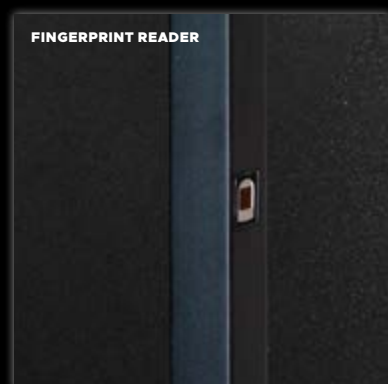

DOOR-BAR

TORO

TORO BLACK WITH FINGERPRINT READER

AVAILABLE VERSIONS

AVAILABLE OPTIONS

TORO

The Black and INOX door bar, 180 cm.
Possibility to combine the available options.
In the version with LED lighting, contains a twilight switch.