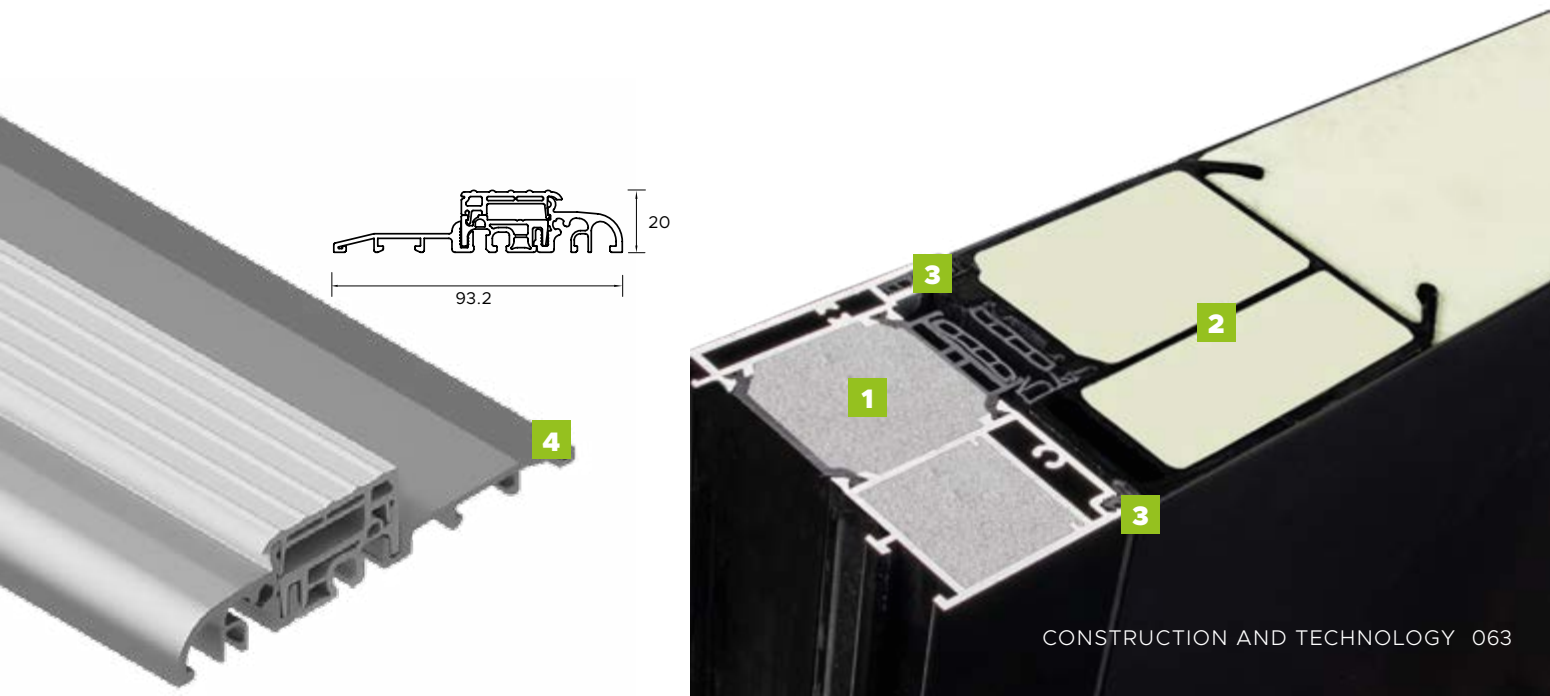

DOOR CONSTRUCTION

- ALU HYBRID insulated door frame with an XPS insert that improves thermal performance. **1**
- Door leaf made of fiberglass composite with carbon structure and filled with polyurethane foam with a composite frame. **2**
- Door leaf with peripheral seal and an additional masking trim. **3**
- Door leaf with peripheral seal and an additional masking trim.
- Three 3D hinges adjustable in 3 dimensions.
- 8-point locking mechanism (hook-bolts).
- Lower and upper points controlled with the main lock
- Clamping bar over the entire height of the of the frame.
- LAVA handles.
- Burglar-resistant cylinder-lock or double-sided cylinder (security class "D").
- Custom **WIKĘD** key.
- Minimalist ring door lock cover (with DOOR-BAR).
- Insulated PVC/ALU threshold with thermal partition. **4**