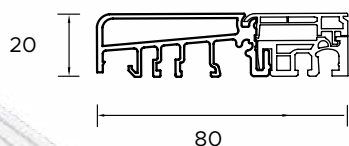

NOWOŚĆ Premium *plus*⁺

The new technological line is based on a warm aluminum-wooden door frame and a 64 mm thick door leaf filled with polyurethane foam. The combination of these features means that the doors in this series achieve an excellent thermal transmittance parameter of 0.88 W/m²K. The doors have an increased, rich standard of equipment: a hook-bolt lock, a warm threshold, a modern handle in two colors: Black and Inox, and a glazing unit (in glazed models) in the top color: Dark Gray with a black, warm inter-pane frame.

Heat transmittance coefficient
 $U_d = 0,88 \text{ W/m}^2\text{K}^*$

64 mm
Door leaf thickness

European standard
CE compliance

* Only doors without glazing

** IAW PN-EN 1627:2011. Only for full doors or with P4 glazing and INOX decor and fitted with C class lock and HANDLE

DOOR CONSTRUCTION

- 1 - Warm aluminum and wooden door frame.
- 2 - Door leaf with a seal, filled with polyurethane foam and a glued laminated timber frame.
- 3 - 3 3D hinges adjustable in three planes.
- Decorative covers on hinges.
- 3 hooks with adjustable pressure.
- Adjustable latch.
- 3 anti-theft pins.
- Top locking (hook-bolt).
- Additional upper lock with knob cylinder.
- 3-point lock with main lock and cylinder (single key system).
- Handle Tahoma.
- Bottom locking (hook-bolt).
- Door leaf with 4-sided seal.
- 4 - Warm PVC/ALU threshold with a thermal break.

066