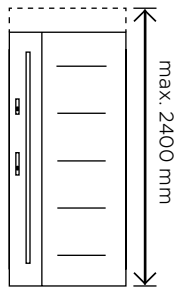

DOORS HIGHER THAN STANDARD

DESCRIPTION

Maximum height with frame (Hc) up to 2400 mm. Only available for doors with a Termo frame. It applies to single doors and doors with sidelights.