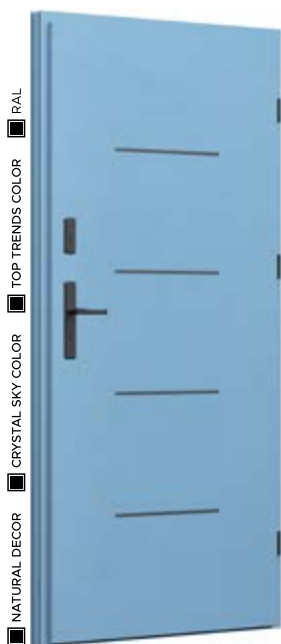

☐ NATURAL DECOR
☐ CRYSTAL SKY COLOR
☒ TOP TRENDS COLOR
☐ RAL

MODEL FI03b

TOP TRENDS COLOR
BLUE MIST
DECOR
BLACK
HANDLE
MANITOBA