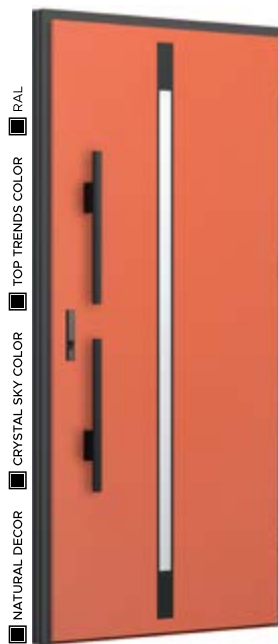

☒ NATURAL DECOR
☒ CRYSTAL SKY COLOR
☒ TOP TRENDS COLOR
☒ RAL

MODEL FI05a

TOP TRENDS COLOR
SWEET APRICOT
GLASS
STANDARD
DECOR
BLACK
DOOR-BAR
DUO BLACK