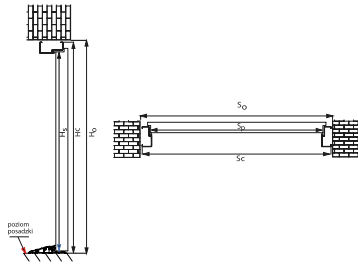

HOW TO TAKE DIMENSIONS

How to take dimensions of IRON doors with symmetrical frame