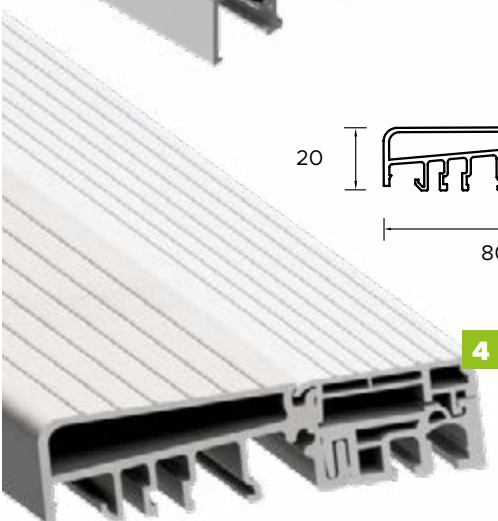

Door leaf thickness

Acoustic isolation
30dB*

Security class RC2**

* Only doors without glazing

**IAW PN-EN 1627:2011. Only for full doors or with P4 glazing and INOX decor and fitted with C class lock and HANDLE

DOOR CONSTRUCTION

- Warm Termo frame. **1**
- Door leaf with seal, filled with polyurethane foam and glued laminated timber frame. **2**
- 3 3D hinges adjustable in 3 dimensions. **3**
- Adjustable pressure for 3-point lock system.
- Adjustable latch.
- 3 anti-breach bolts.
- Upper hook-bolt.
- Additional upper lock with knob cylinder (single key system).
- 3-point lock with main lock and cylinder (single key system).
- Prime, Tahoma, Manitoba or Magnus HANDLE.
- Lower hook-bolt.
- Door leaf with 4-sided seal.
- Windstoper (seal preventing potential drafts in threshold section).
- Warm, PVC/ALU threshold with thermal barrier. **4**