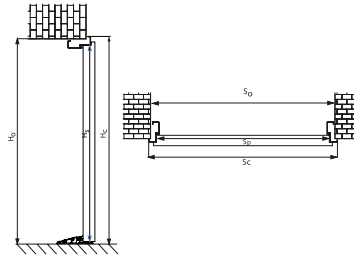

Façon de prise des dimensions de portes IRON avec cadre d'angle