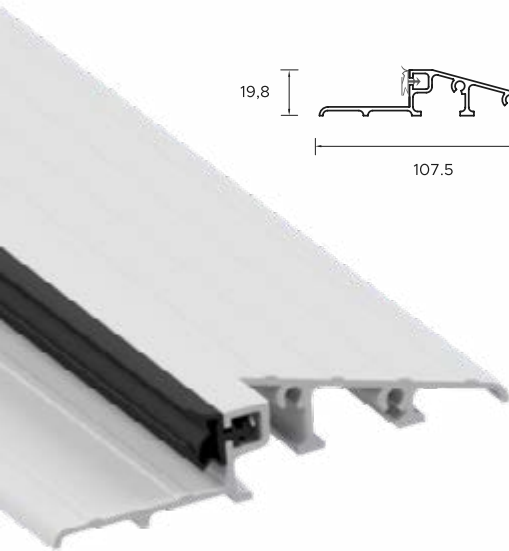

Door leaf thickness

Acoustic isolation
38dB

Security clas
RC2 ou RC3

DOOR CONSTRUCTION

- 🛡️ - Door frame: symmetrical, corner, adjustable with an architrave, interior an architrave.
- 🛡️ - Door sash with seal, multi-layer insert and glued wooden frame.
- 🛡️ - Three 3D hinges adjustable in three planes.
- 🛡️ - Decorative hinge covers.
- 🛡️ - Three adjustable pressure hooks.
- 🛡️ - Adjustment of the "tongue" of the lock.
- 🛡️ - 6 burglar-proof bolts.
- 🛡️ - Upper and lower locking - hook or hook-pin.
- 🛡️ - Additional top lock with button (one key system).
- 🛡️ - Cremone bolt with main lock (one key system).
- 🛡️ - ALASKA door handle.
- 🛡️ - ALU threshold with seal.