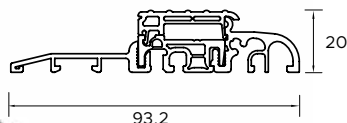

Heat transmittance coefficient
 $U_d = 0,54 \text{ W/m}^2\text{K}^*$

Door leaf thickness

Acoustic isolation
30dB*

Security class RC2**

* Only doors without glazing

** IAW PN-EN 1627:2011. Only for full doors or with P4 glazing and INOX decor and fitted with C class lock and HANDLE

DOOR CONSTRUCTION

- ALU HYBRID insulated door frame with an XPS insert that improves thermal performance. **1**
- Door leaf made of fiberglass composite with carbon structure and filled with polyurethane foam with a composite frame. **2**
- Door leaf with peripheral seal and an additional masking trim. **3**
- Door leaf with peripheral seal and an additional masking trim.
- Three 3D hinges adjustable in 3 dimensions.
- 8-point locking mechanism (hook-bolts).
- Lower and upper points controlled with the main lock
- Clamping bar over the entire height of the of the frame.
- LAVA handles.
- Burglar-resistant cylinder-lock or double-sided cylinder (security class "D").
- Custom **WIKĘD** key.
- Minimalist ring door lock cover (with DOOR-BAR).
- Insulated PVC/ALU threshold with thermal partition. **4**