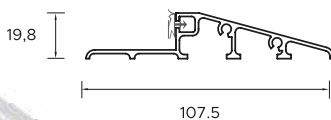

Protect

Apartment front doors in three security classes, meeting the expectations of the most demanding customers. They offer excellent sound insulation, burglary protection and fire resistance. PROTECT doors offer great flexibility in terms of adapting the architrave in different variants and sizes.

Door leaf thickness

Acoustic isolation-
43dB

Fire protection
EI30

Security clas RC3

DOOR CONSTRUCTION

- "11" steel door frame with reinforcement on the lock side.
- Door sash with seal, multi-layer insert and glued wooden frame.
- Three 3D hinges adjustable in three planes.
- Decorative hinge covers.
- Three adjustable pressure hooks.
- Tongue adjustment.
- 6 burglar-proof pins.
- Top and bottom locking (latch hook).
- Additional top lock with insertion button (onekey system).
- Locking system with main lock and cylinder (one key system).
- Verdana door handle.
- ALU threshold with seal.
- Intumescent seal (fire doors).