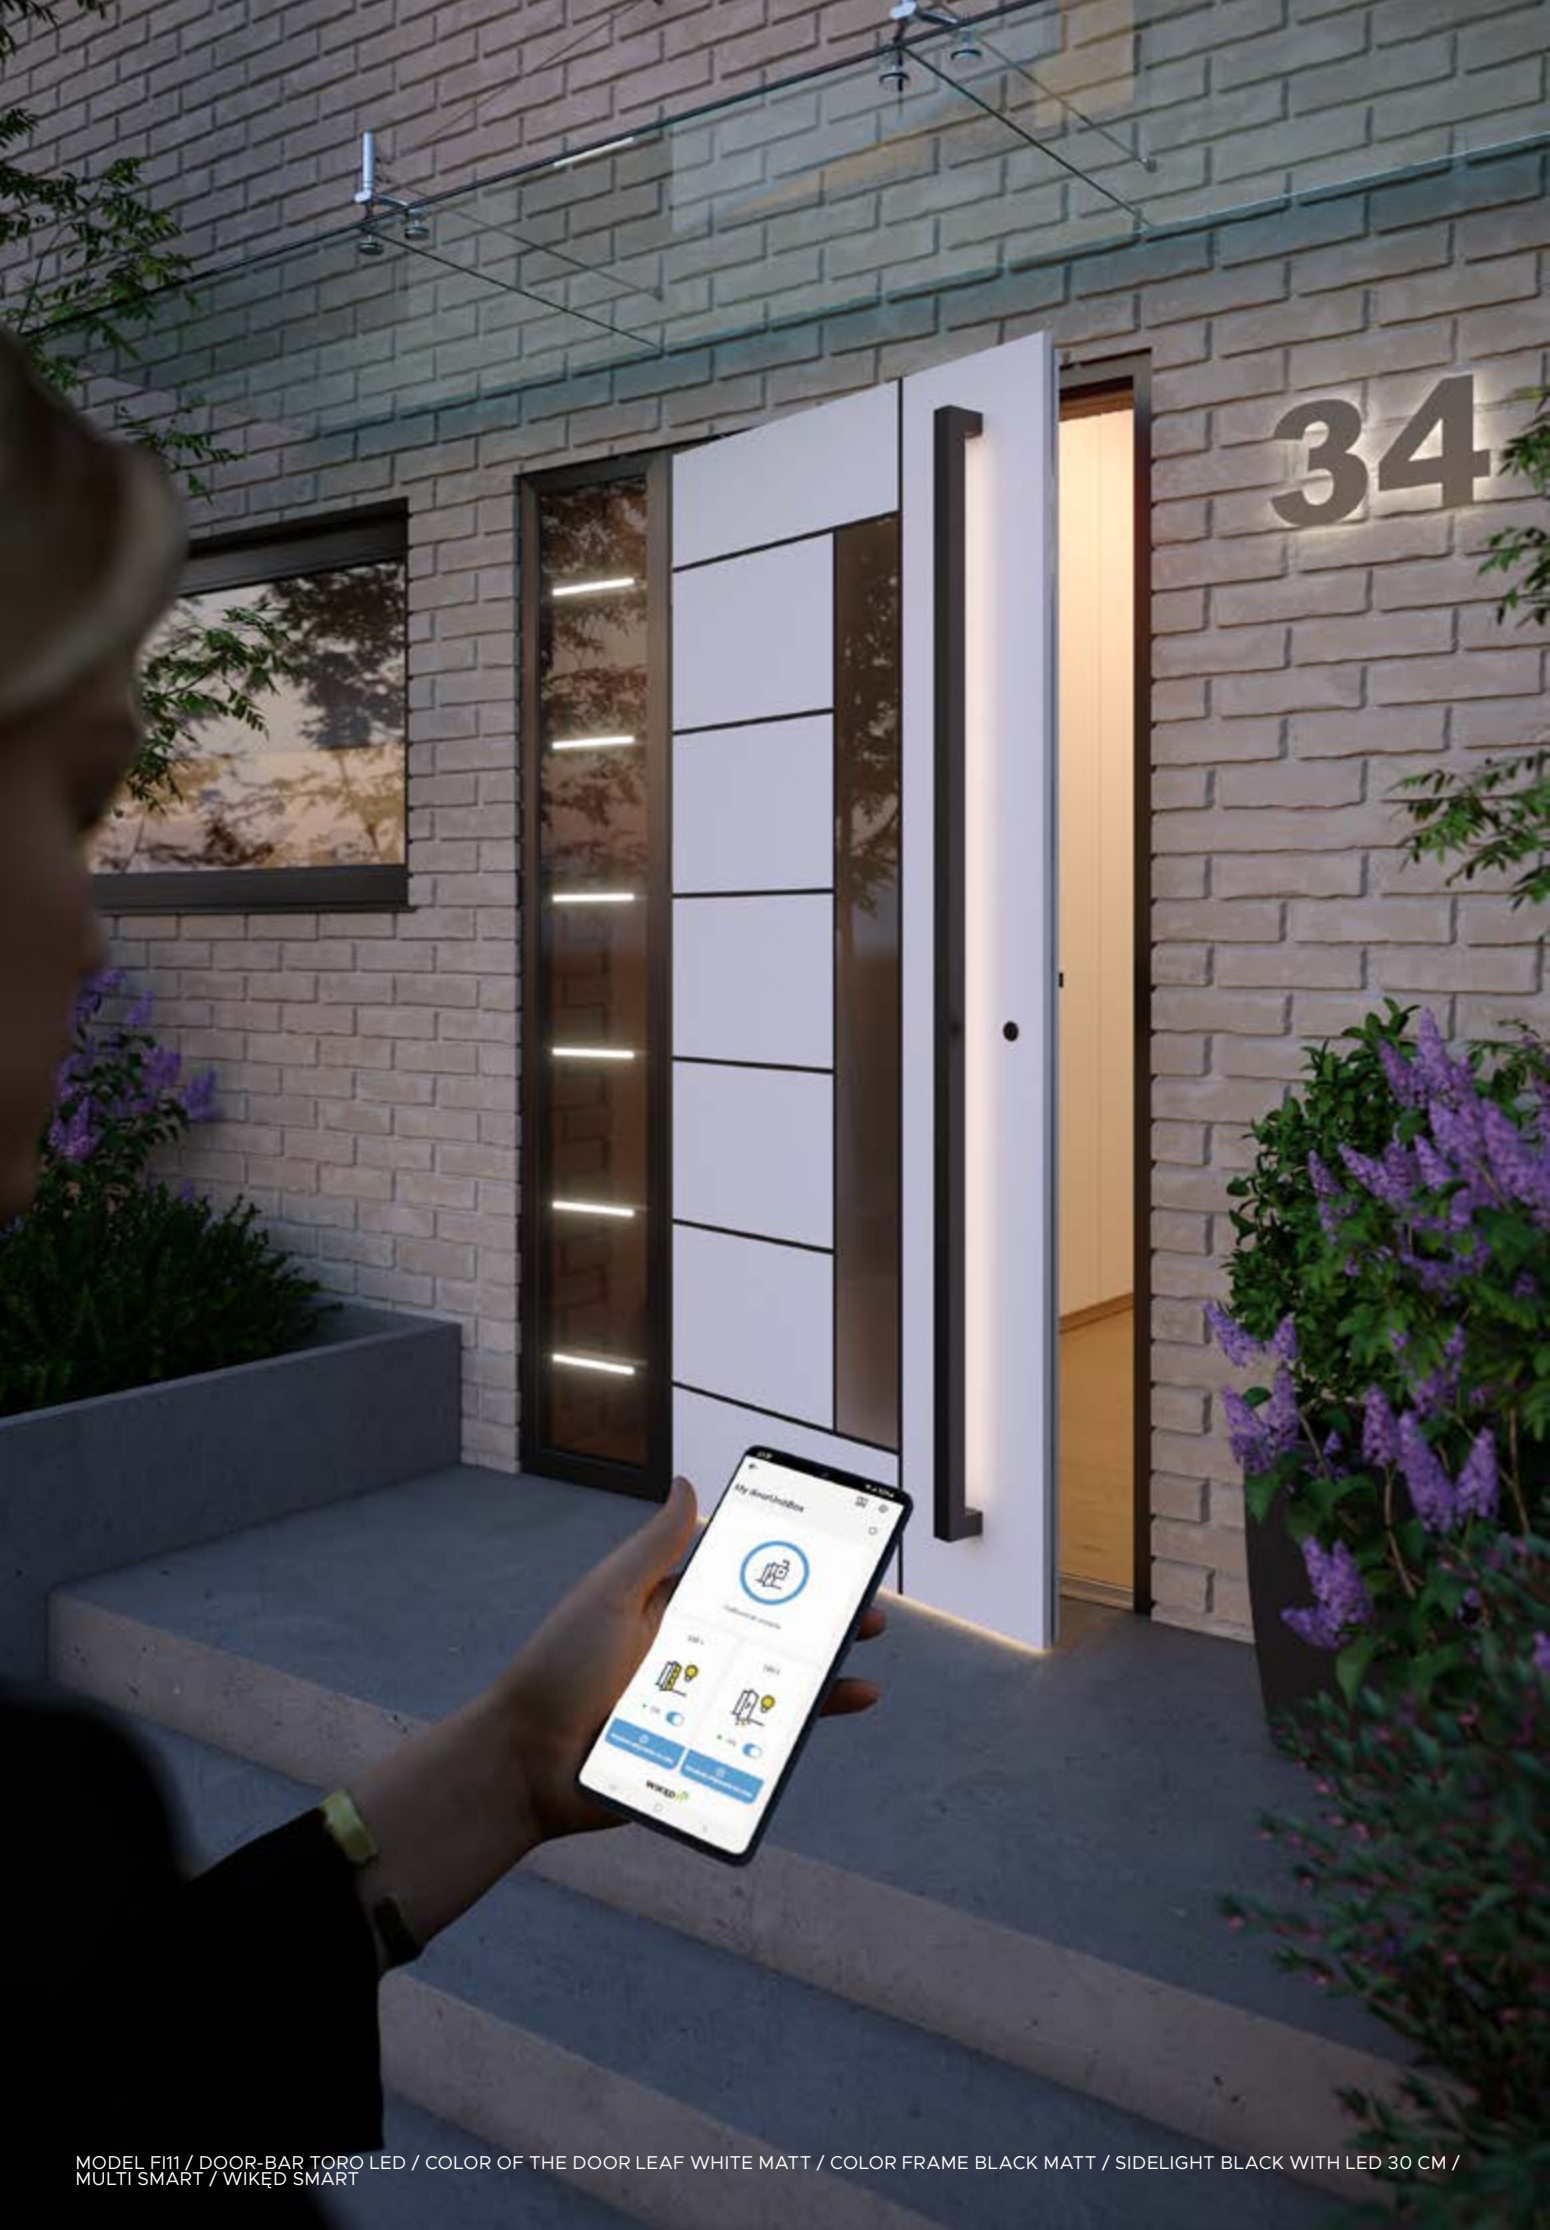

HANDLE DEDICATED
TO COLLECTION
ROYAL

INOX

BLACK

OLD
GOLD

MODEL F111 / DOOR-BAR TORO LED / COLOR OF THE DOOR LEAF WHITE MATT / COLOR FRAME BLACK MATT / SIDELIGHT BLACK WITH LED 30 CM / MULTI SMART / WIKED SMART

Door, that you open with your phone.

Imagine a house or apartment that you open without keys.

With our Wikęd SMART system, you can open the door using your phone, from anywhere in the world. Manage door opening or LED lighting. Turn off the push-button DOOR-BAR remotely, turning it into a virtual doorbell using the app.

- Remote access from anywhere in the world
- Door closure status
- Information about locked or open doors
- Remote door opening
- Remote control of the LED backlight
- Access via your smartphone (iOS/Android)
- Secure, encrypted remote connection
- Simple installation and use