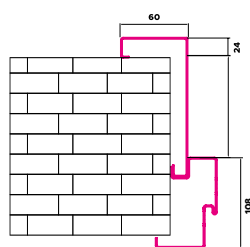

Architrave with the IRON internal door frame

Architrave with IRON adjustable door frame

■ NATURAL DECOR ■ CRYSTAL SKY COLOR ■ TOP TRENDS COLOR ■ RAL

The decorative portal and band can be painted in selected WIKĘD color palettes.