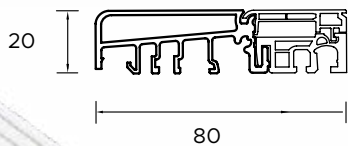

DOOR CONSTRUCTION

- Warm Termo frame. **1**
- Door leaf with seal, filled with polyurethane foam and glued laminated timber frame. **2**
- 3 3D hinges adjustable in 3 dimensions. **3**
- Adjustable pressure for 3-point lock system.
- Adjustable latch.
- 3 anti-breach bolts.
- Upper hook-bolt.
- Additional upper lock with knob cylinder (single key system).
- 3-point lock with main lock and cylinder (single key system).
- Prime, Tahoma, Manitoba or Magnus HANDLE.
- Lower hook-bolt.
- Door leaf with 4-sided seal.
- Windstoper (seal preventing potential drafts in threshold section).
- Warm, PVC/ALU threshold with thermal barrier. **4**