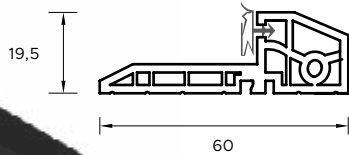

Premium Termo

The basic range of entrance doors, good technical parameters.
Numerous models and equipment options combined with an attractive price.

Heat transmittance coefficient
 $U_d=0,98 \text{ W/m}^2\text{K}^*$

Door leaf thickness

European standard
CE compliance

* Only doors without glazing

**IAW PN-EN 1627:2011. Only for full doors or with P4 glazing and INOX decor and fitted with C class lock and HANDLE

DOOR CONSTRUCTION

- Warm Termo frame (bought separately). **1**
- Door leaf with seal, filled with polyurethane foam and glued laminated timber frame. **2**
- 3 3D hinges adjustable in 3 dimensions. **3**
- Decorative hinge caps.
- Adjustable pressure for 3-point lock system.
- Adjustable latch.
- 3 anti-breach bolts.
- Upper hook.
- Additional upper lock with knob cylinder (single key system).
- 3-point lock with main lock and cylinder (single key system).
- Prime, Tahoma, Manitoba or Magnus HANDLE.
- Lower hook.
- Insulating brush.
- PVC or ALU threshold with seal. **4**
- Windstoper (seal preventing potential drafts in threshold section).

4

4

4