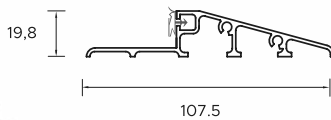

Door leaf thickness

Acoustic isolation
38dB

Security clas
RC2 ou RC3

DOOR CONSTRUCTION

- 🛡️ - Door frame: symmetrical, corner, adjustable with an architrave, interior an architrave.
- 🛡️ - Door sash with seal, multi-layer insert and glued wooden frame.
- 🛡️ - Three 3D hinges adjustable in three planes.
- 🛡️ - Decorative hinge covers.
- 🛡️ - Three adjustable pressure hooks.
- 🛡️ - Adjustment of the "tongue" of the lock.
- 🛡️ - 6 burglar-proof bolts.
- 🛡️ - Upper and lower locking - hook or hook-pin.
- 🛡️ - Additional top lock with button (one key system).
- 🛡️ - Cremone bolt with main lock (one key system).
- 🛡️ - ALASKA door handle.
- 🛡️ - ALU threshold with seal.