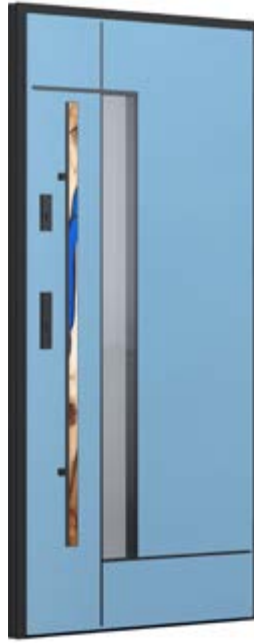

Future INOX

☒ NATURAL DECOR
☒ CRYSTAL SKY COLOR
☒ TOP TRENDS COLOR
☒ RAL