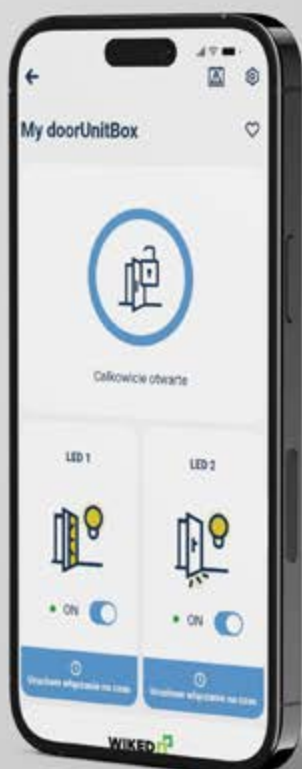

Door, that you open with your phone.

Imagine a house or apartment that you open without keys.

With our Wikęd SMART system, you can open the door using your phone, from anywhere in the world. Manage door opening or LED lighting. Turn off the push-button DOOR-BAR remotely, turning it into a virtual doorbell using the app.

- Remote access from anywhere in the world
- Door closure status
- Information about locked or open doors
- Remote door opening
- Remote control of the LED backlight
- Access via your smartphone (iOS/Android)
- Secure, encrypted remote connection
- Simple installation and use

WIKĘD SMART