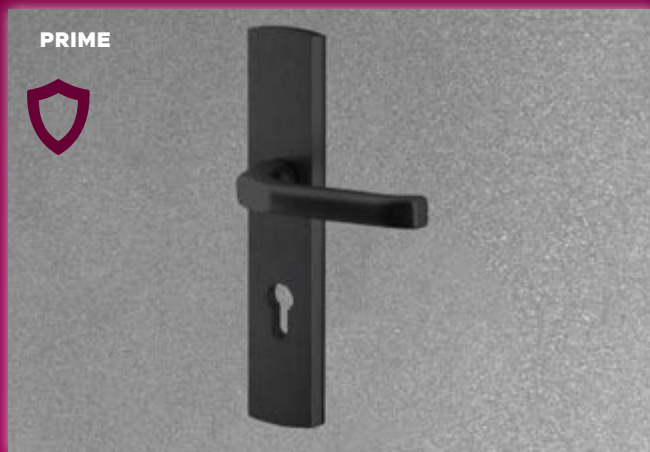

Handles open doors all over the world.
In our offer everyone will find an individual
design suitable for their door.

INOX

BLACK

OLD
GOLD

MAKE YOUR APARTMENT STAND OUT

A modern apartment entrance featuring a dark grey door with a light wood panel and a decorative slat surround. The door has a dark handle and a gold-colored number '37' on the right side. The slats are made of a light-colored material, possibly wood or metal, and are mounted on the exterior side of the door leaf. The overall design is sleek and contemporary.