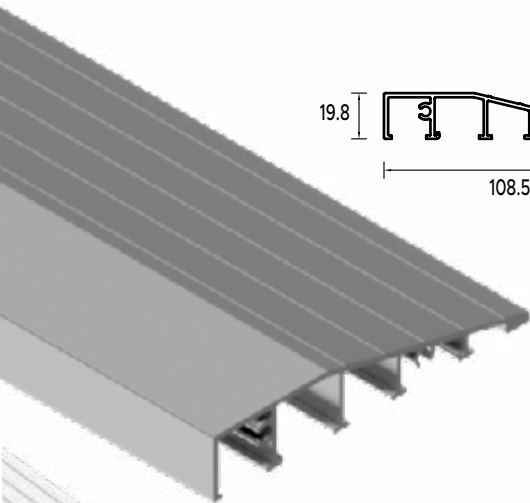

Optimum Termo

The optimum range of entrance doors for demanding customers.
A wide range of visual and technical solutions combined with very good value for money.

Heat transmittance coefficient
 $U_d = 0,85 \text{ W/m}^2\text{K}^*$

Door leaf thickness

Acoustic isolation
30dB*

Security class RC2**

* Only doors without glazing

**IAW PN-EN 1627:2011. Only for full doors or with P4 glazing and INOX decor and fitted with C class lock and HANDLE

DOOR CONSTRUCTION

- Warm Termo frame. **1**
- Door leaf with seal, filled with polyurethane foam and glued laminated timber frame. **2**
- 3 3D hinges adjustable in 3 dimensions. **3**
- Adjustable pressure for 3-point lock system.
- Adjustable latch.
- 3 anti-breach bolts.
- Upper hook-bolt.
- Additional upper lock with knob cylinder (single key system).
- 3-point lock with main lock and cylinder (single key system).
- Prime, Tahoma, Manitoba or Magnus HANDLE.
- Lower hook-bolt.
- Door leaf with 4-sided seal.
- Windstoper (seal preventing potential drafts in threshold section).
- Warm, PVC/ALU threshold with thermal barrier. **4**