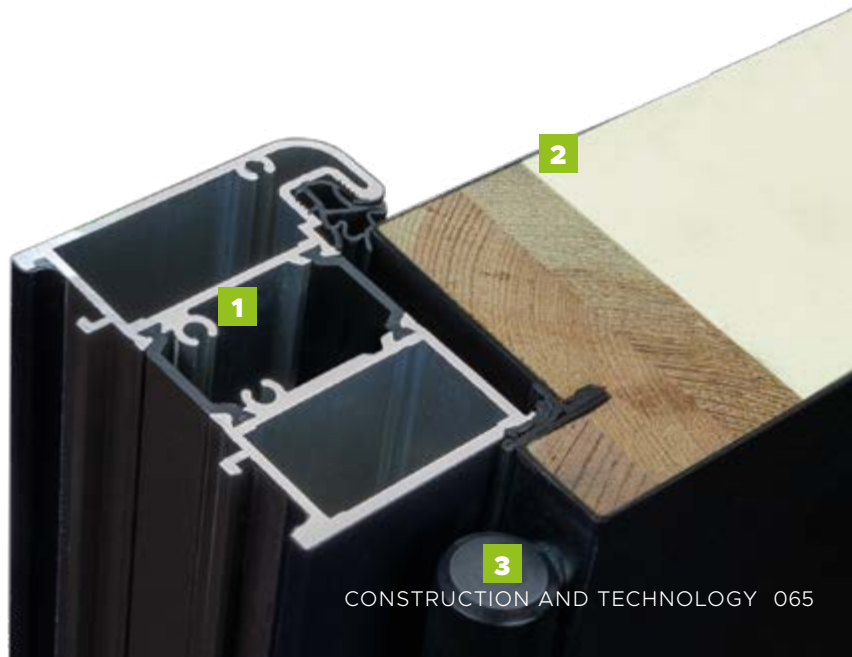

Door leaf thickness

Acoustic isolation
30dB*

Security class RC2**

* Only doors without glazing

**IAW PN-EN 1627:2011. Only for full doors or with P4 glazing and INOX decor and fitted with C class lock and HANDLE

DOOR CONSTRUCTION

- Warm Termo frame. **1**
- Door leaf with seal, filled with polyurethane foam and glued laminated timber frame. **2**
- 3 3D hinges adjustable in 3 dimensions. **3**
- Adjustable pressure for 3-point lock system.
- Adjustable latch.
- 3 anti-breach bolts.
- Upper hook-bolt.
- Additional upper lock with knob cylinder (single key system).
- 3-point lock with main lock and cylinder (single key system).
- Prime, Tahoma, Manitoba or Magnus HANDLE.
- Lower hook-bolt.
- Door leaf with 4-sided seal.
- Windstoper (seal preventing potential drafts in threshold section).
- Warm, PVC/ALU threshold with thermal barrier. **4**