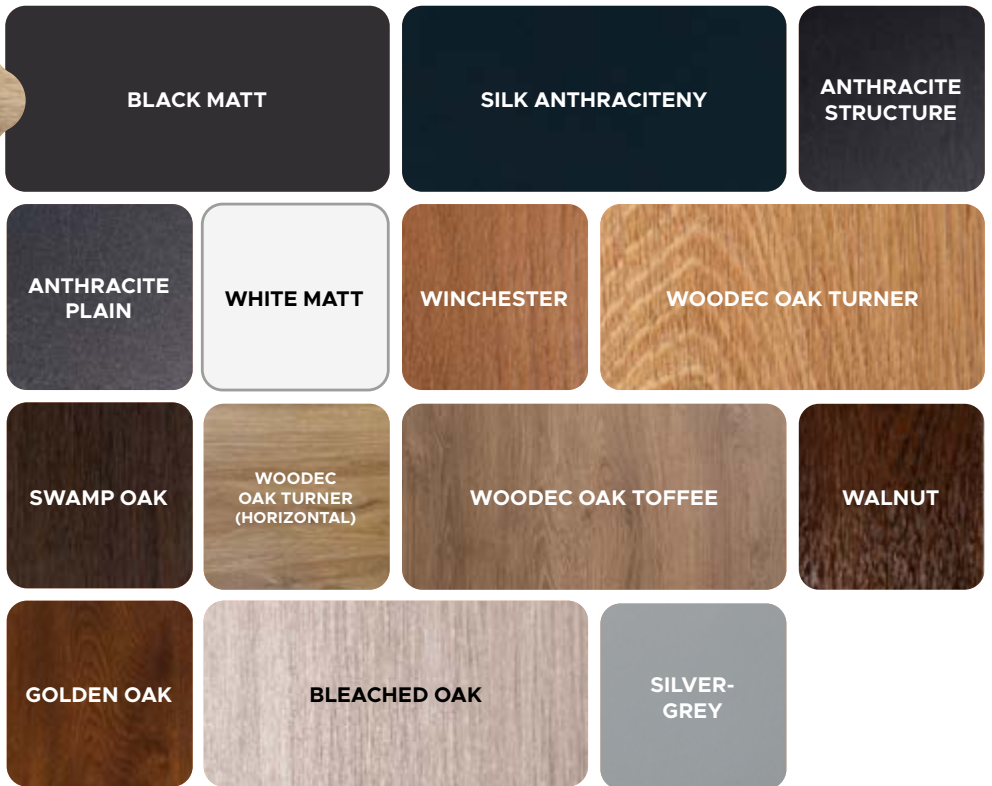

4

4

4

EXTERIOR DOORS
ACCESSORIES

Colors

NATURAL DECOR

UNIQUE LAMINATE WITH WOODEN STRUCTURES AND NEUTRAL SHADES. THIS PALETTE CONTAINS STANDARD COLORS AND YOU CAN EASILY MATCH THESE WITH WINDOWS AND GARAGE DOORS.

CRYSTAL SKY COLOR

UNIQUE DOOR PAINT COLORS WITH EXCEPTIONAL STRUCTURE OF CRYSTALS GLEAMING IN THE SUNLIGHT. PREMIUM PALETTE INSPIRED BY VIBRANT GLOSSY CRYSTALS.

TOP TRENDS COLOR

The "TOP TRENDS" color palette is a modern and fashionable collection of colors that is based on the latest trends in fashion and design. This palette includes colors announced by Pantone as the color of the year, which guarantees that they are up to date and reflect current trends. This palette is perfect for people who want to stay up to date with the latest trends and are looking for modern and fashionable color solutions to your home.