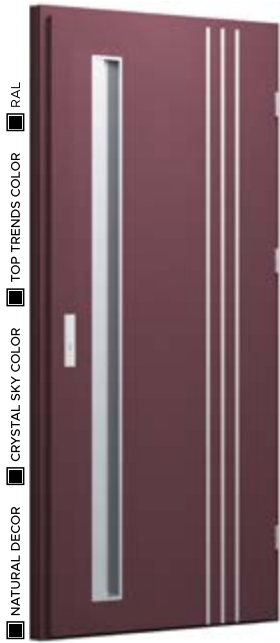

MODEL 43c

NATURAL DECOR
ANTHRACITE PLAIN
HANDLE
TAHOMA

MODEL 49

NATURAL DECOR
WOODEC OAK TURNER
HANDLE
PRESTIGE C

MODEL 32

TOP TRENDS COLOR
SAGE
DECOR
INOX
DOOR-BAR
TORO

MODEL 32a

CRYSTAL SKY COLOR
BASALT WHITE
DECOR
INOX
DOOR-BAR
BETA